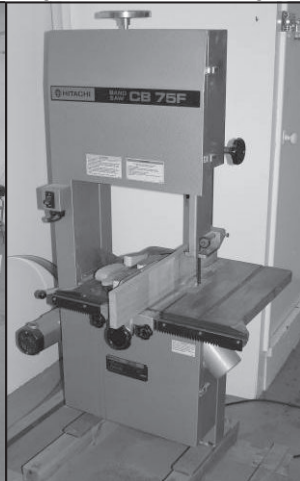

Col-Met Ind. Spray Booth
 6' w x 5' d x 7' h, 4 tube light
 open front, 24" tube axial
 exhst fan, 18ga galv const

Rockwell Delta Vert. Saw
 19.5" throat, 12" h, 220 3ph

Hitachi Band Saw CB75F
 15.5" throat, 1", & 3" blades

14" Clausing Metal Lathe 6900 Series
 48" between centers, 220v 3phase

Polymer Clam Shell Cabinet Sandblaster
 28"x48" work area

Hydraulic Pump w/Tank for 2 Cylinders
 2 foot pedals, solenoid vlvs, 3450rpm, 1hp, 208/220/440 3ph