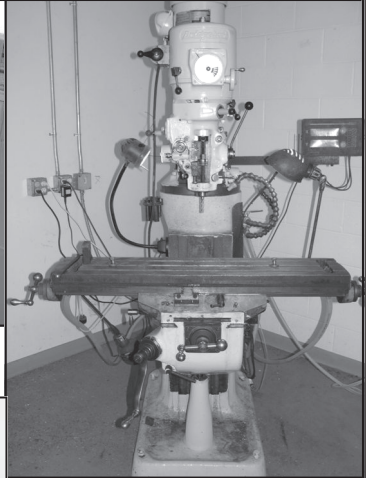

Bridgeport Vert Milling Mach
42"x9", 220 3ph, digital, var spd