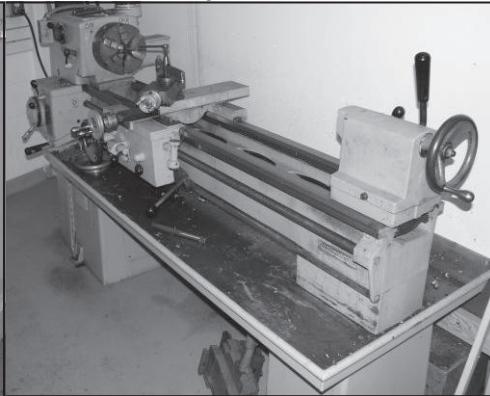

14" Clausing Metal Lathe 6900 Series
 48" between centers, 220v 3phase

Polymer Clam Shell Cabinet Sandblaster
 28"x48" work area

Hydraulic Pump w/Tank for 2 Cylinders
 2 foot pedals, solenoid vlvs, 3450rpm, 1hp, 208/220/440 3ph