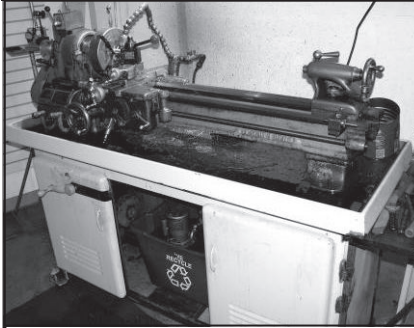

DOORS OPEN AT 11:30 AM

EQUIPMENT SELLS @ APPROX. 2:30 PM! NO RESERVES! EVERYTHING GOES!

Southbend 10" Chambering Lathe
 10" swing, 30" centers, 220 3phase

13" Colechester Clausing Lathe 8000
 w/hi-spd thread atch, 40" ctrs, 220 3ph