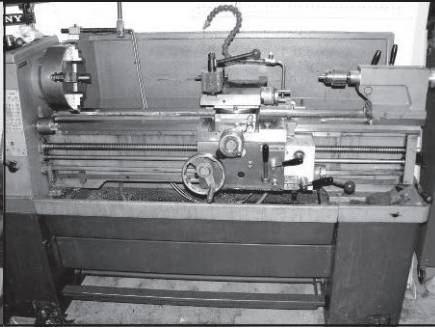

DOORS OPEN AT 11:30 AM

EQUIPMENT SELLS @ APPROX. 2:30 PM! NO RESERVES! EVERYTHING GOES!

Southbend 10" Chambering Lathe
 10" swing, 30" centers, 220 3phase

13" Colechester Clausing Lathe 8000
 w/hi-spd thread atch, 40" ctrs, 220 3ph

14" Clausing Metal Lathe 6900 Series
 48" between centers, 220v 3phase

Polymer Clam Shell Cabinet Sandblaster
 28"x48" work area

Hydraulic Pump w/Tank for 2 Cylinders
 2 foot pedals, solenoid vlvs, 3450rpm, 1hp, 208/220/440 3ph

Rockwell-Delta Horz Band Saw
 14" max vise opening, 3/4" wide blade, coolant pump, 220 1phase

Large Chain Vise
 max diam or shape appx 8"

Gear Reduction Motor, US Electric, Syncogear Motor
 .5hp, 220 3ph, 39.0 gear ratio, 1745rpm input, 45rpm output