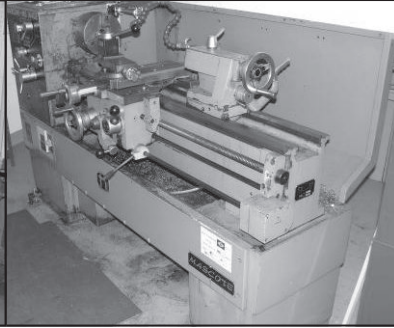

Nardini Engine Lathe MS1440E
13" swing, 32" ctrs, 29" hsl, 220 3ph