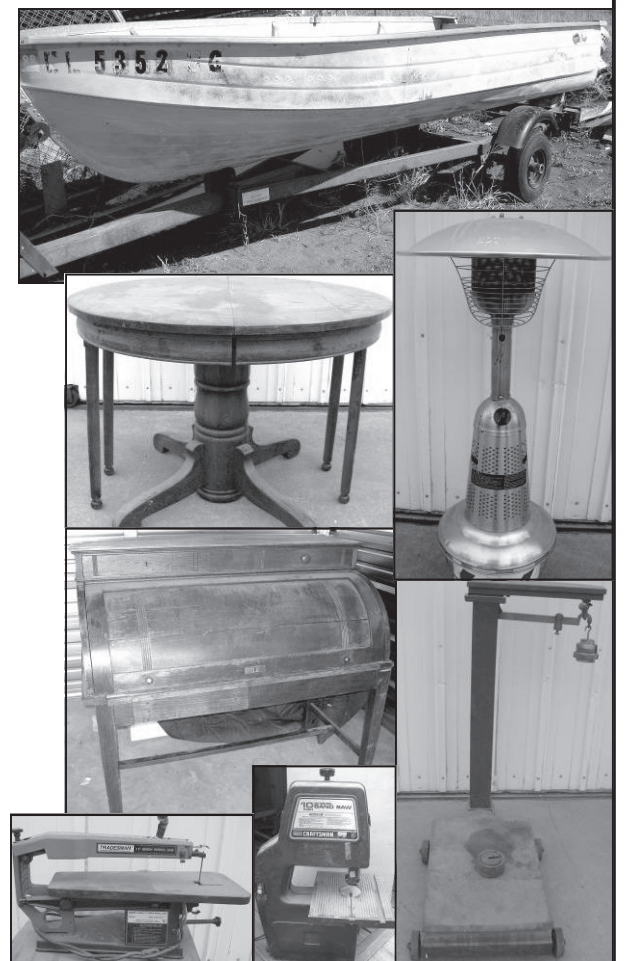

FISHING BOAT W/6HP MOTOR, TRAILER & TITLE

Descriptions contained herein were provided by the Seller(s). Hagedorn Auction makes no warranty as to the accuracy of this listing or these descriptions. Statements made sale day take precedence over all printed material. All merchandise and/or livestock always sold "as is". Any warranties are strictly between the buyer and seller. You must present a valid drivers license or state ID to obtain a buyer's number, NO EXCEPTIONS. We accept cash or approved personal checks. Attend at your own risk. Hagedorn Auction Co., its owners & employees, are not responsible for any injury, accident or theft. PLEASE CALL OR VISIT OUR WEBSITE FOR COMPLETE TERMS & POLICIES. DOORS OPEN 90 MINUTES PRIOR TO AUCTION TIME FOR PREVIEW.

HAGEDORN AUCTION CO.

WHERE YOU'LL NEVER PAY A BUYER'S PREMIUM!!!

SCOTT HAGEDORN, AUCTIONEER
WWW.HAGEDORNAUCTION.COM
(406)684-5181 - toll free (866)815-0607

DAWN HAGEDORN, PRODUCER
Email sold@hagedornauktion.com
Scott cell 595-3388 - sale day cell 595-3377